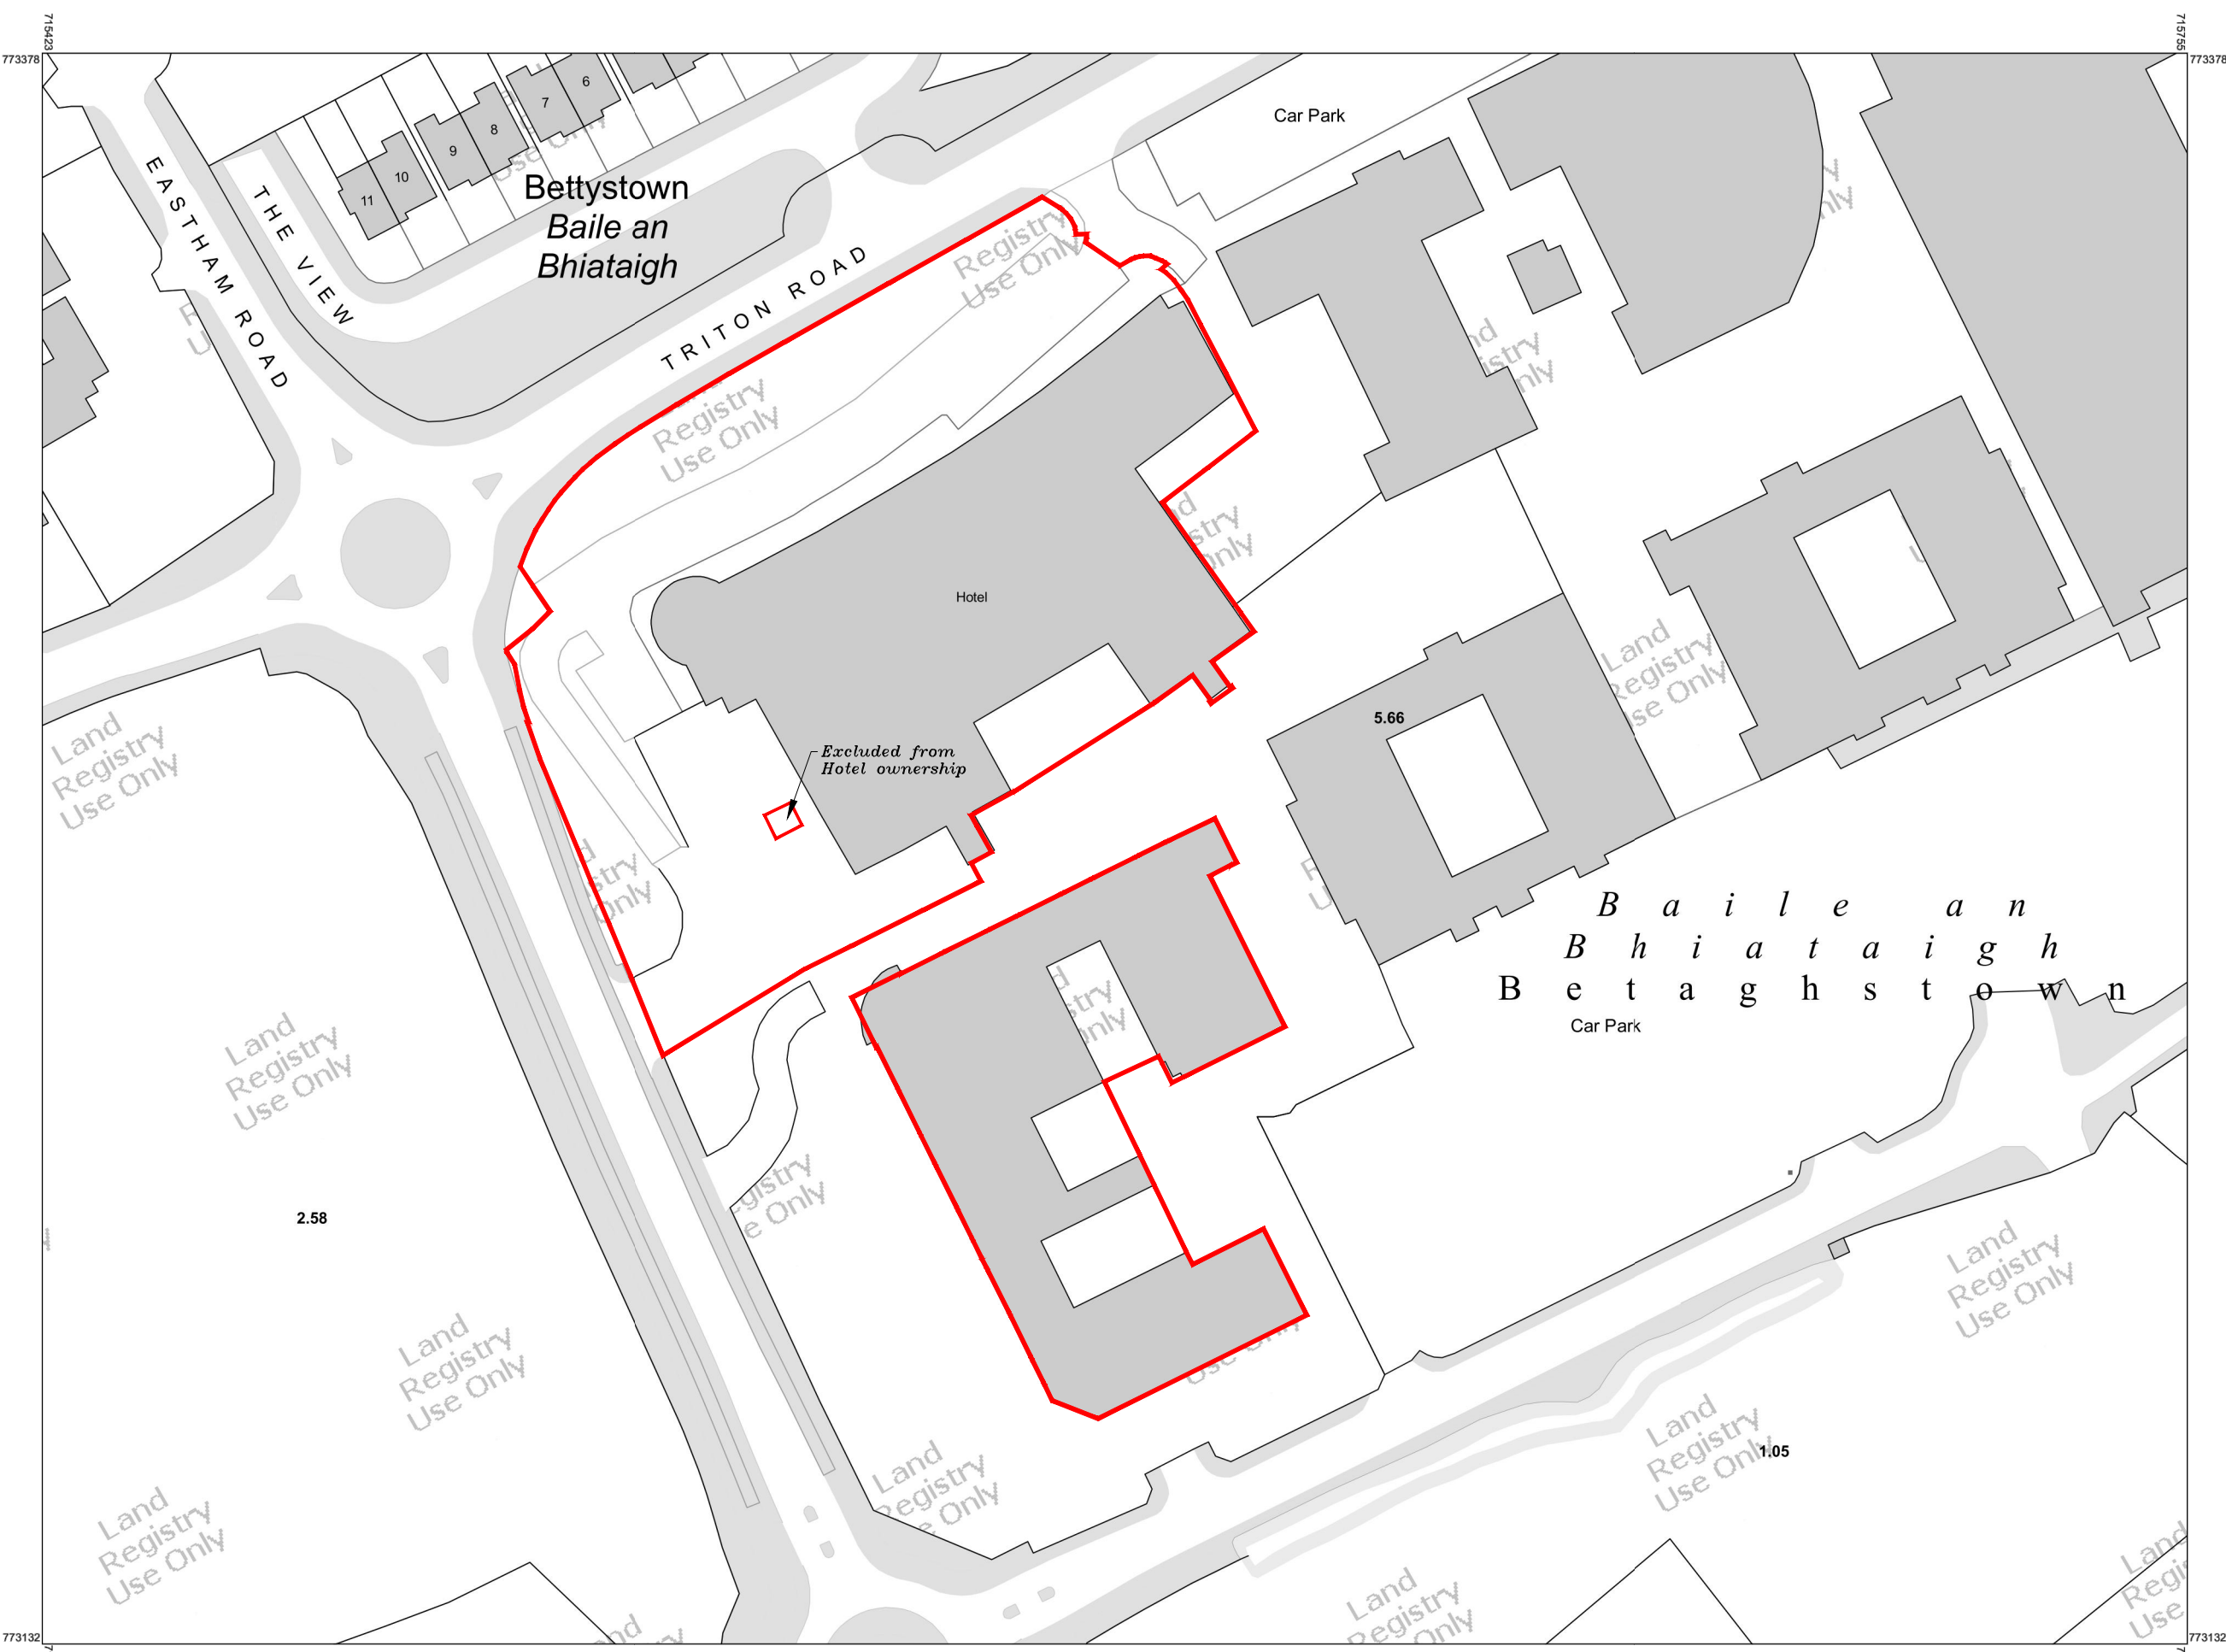

# Land Registry Compliant Map

**CENTRE COORDINATES:**  
ITM 715589,773255

**PUBLISHED:** 31/03/2026  
**ORDER NO.:** 50527351\_1

**MAP SERIES:** 1:2,500  
**MAP SHEETS:** 2383-B

*HOTEL & BLOCK H1/L1 Lined Red at Ground Level*

The representation on this map of a road, track or footpath is not evidence of the existence of a right of way.

This topographic map does not show legal property boundaries, nor does it show ownership of physical features.

©Tailte Éireann, 2026. All rights reserved.

FOR IDENTIFICATION PURPOSES ONLY.

**OUTPUT SCALE:** 1:1,000

**CAPTURE RESOLUTION:**  
The map objects are only accurate to the resolution at which they were captured. Output scale is not indicative of data capture scale. Further information is available at: [www.tailte.ie](http://www.tailte.ie); search 'Capture Resolution'