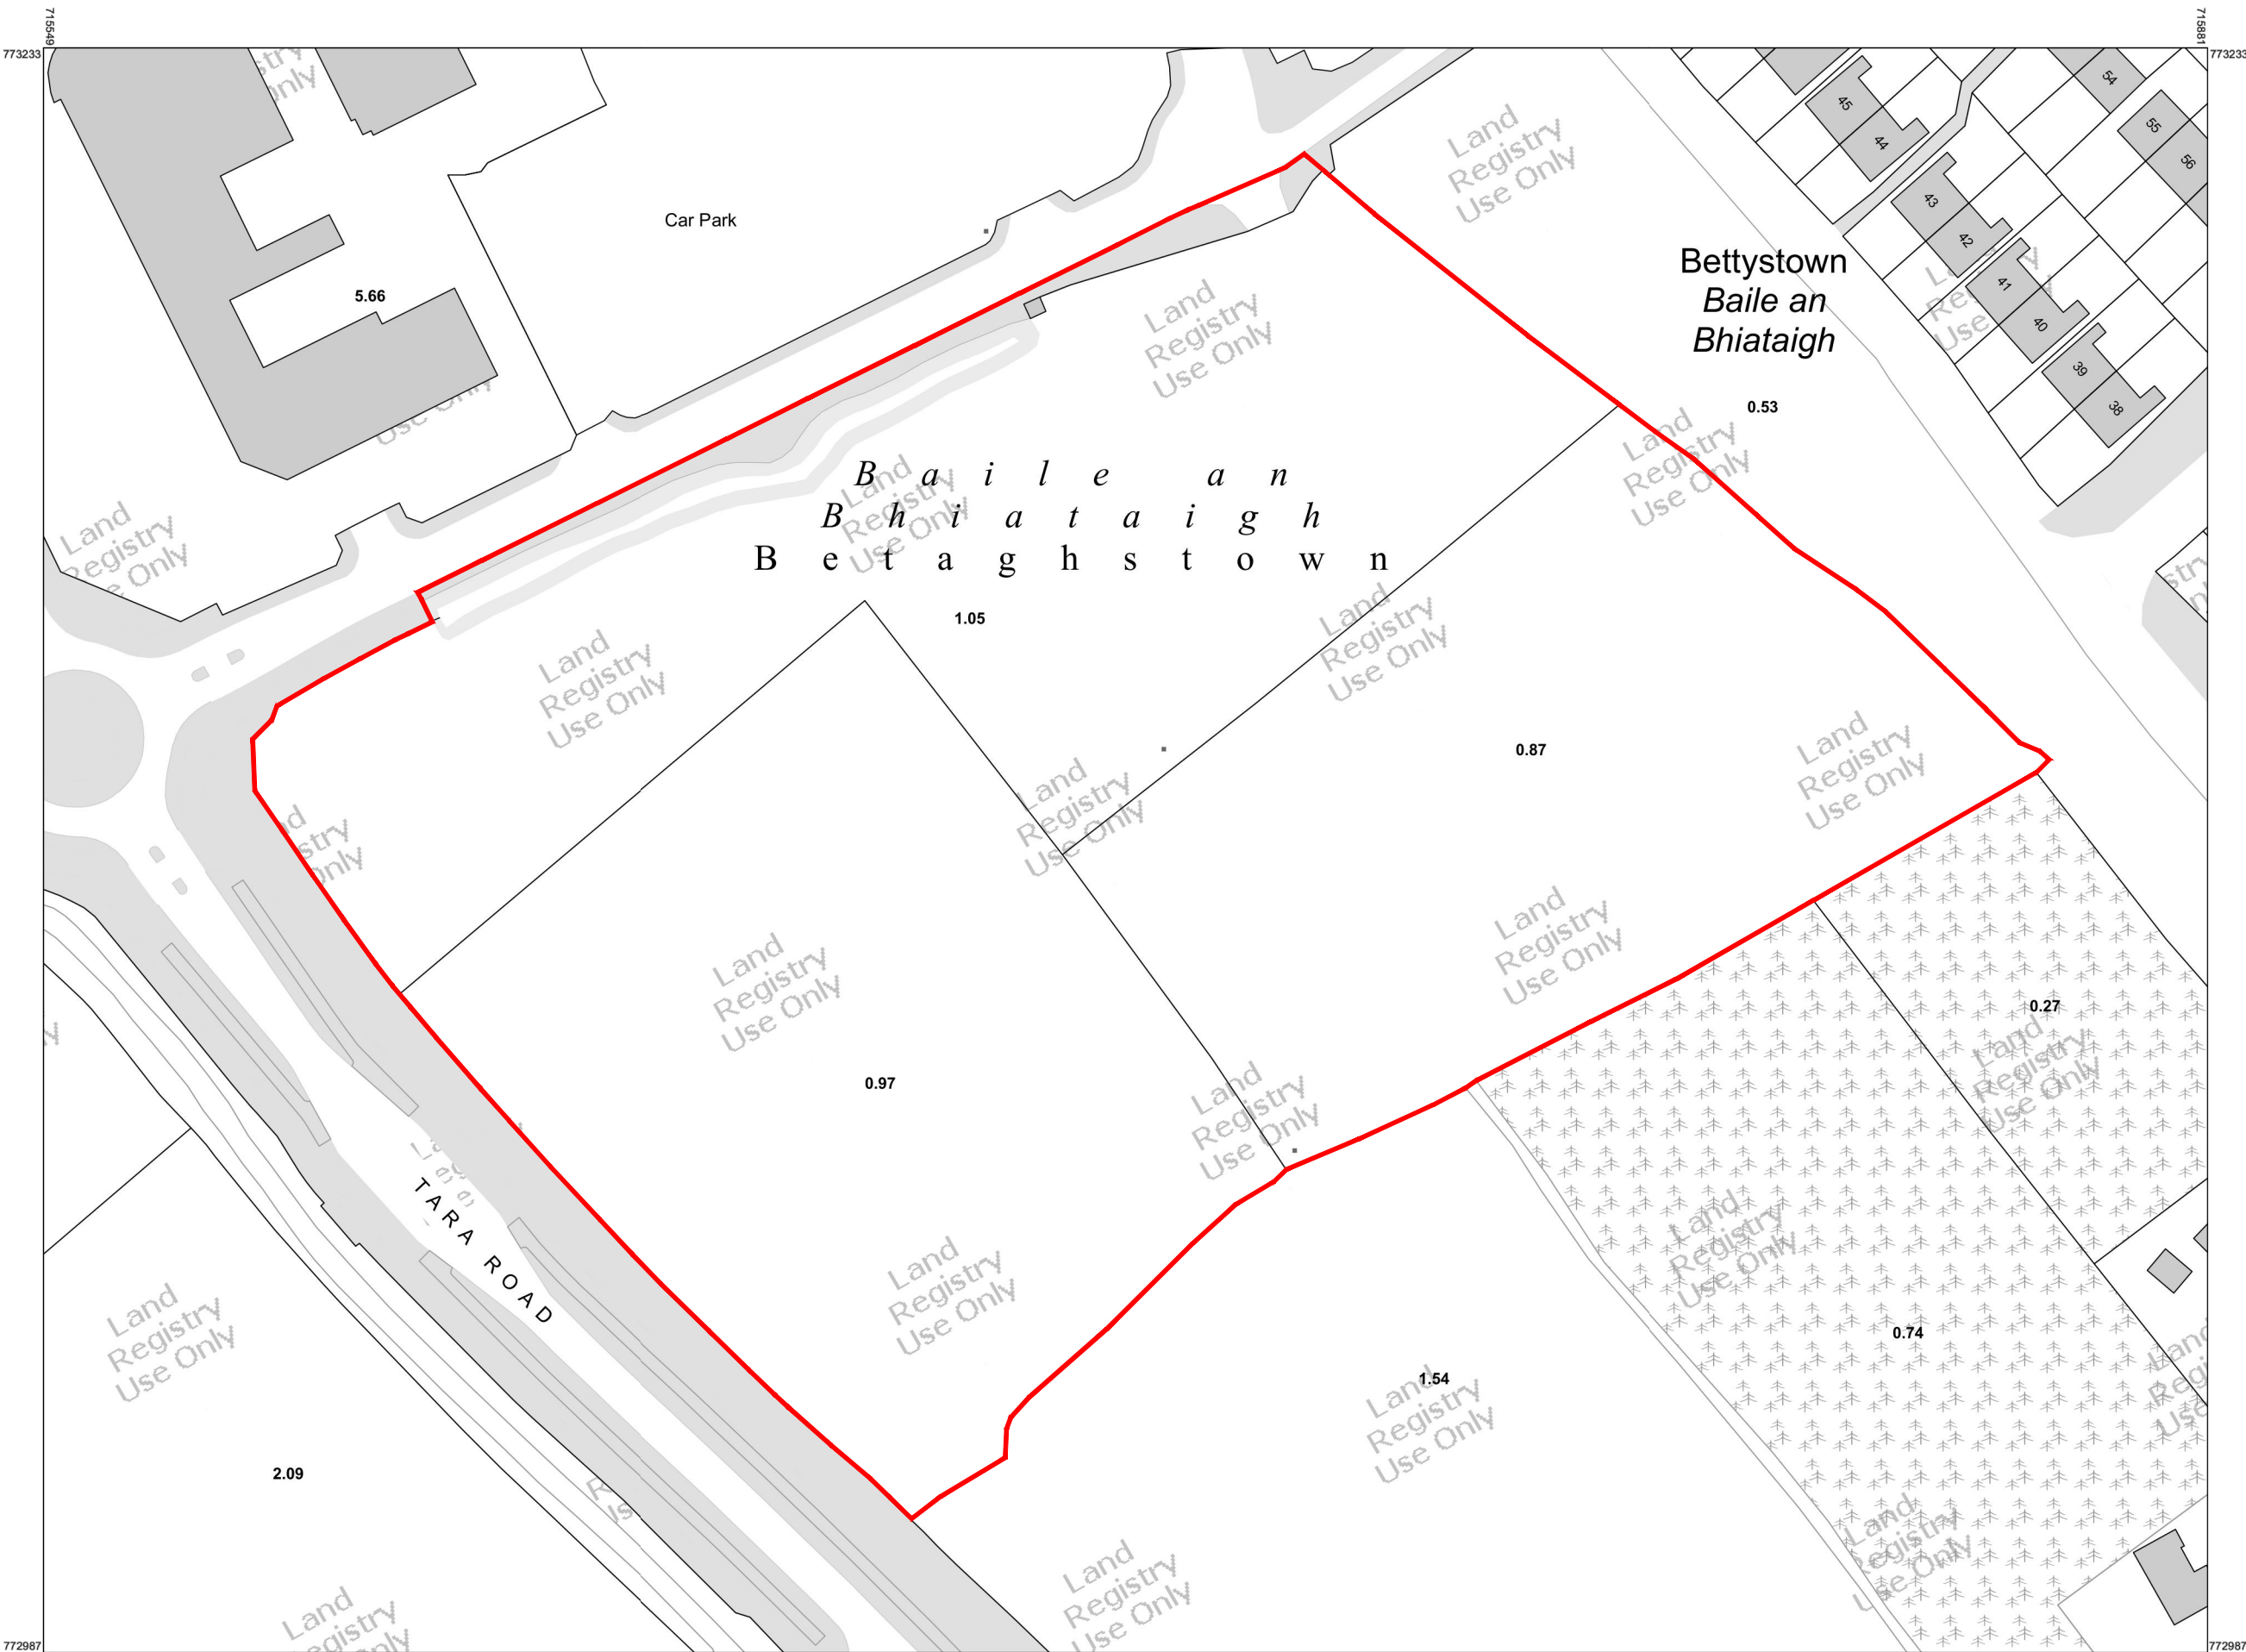

Land Registry Compliant Map

CENTRE COORDINATES:
ITM 715715,773110

PUBLISHED: 31/03/2026
ORDER NO.: 50527351_2

MAP SERIES: 1:2,500
MAP SHEETS: 2383-B

COMPILED AND PUBLISHED BY:
Tailte Éireann,
Phoenix Park,
Dublin 8,
Ireland.
D08F6E4

The representation on this map of a road, track or footpath is not evidence of the existence of a right of way.

This topographic map does not show legal property boundaries, nor does it show ownership of physical features.

©Tailte Éireann, 2026.
All rights reserved.

OUTPUT SCALE: 1:1,000

CAPTURE RESOLUTION:
The map objects are only accurate to the resolution at which they were captured. Output scale is not indicative of data capture scale. Further information is available at: www.tailte.ie; search 'Capture Resolution'

LEGEND:
To view the legend visit www.tailte.ie and search for 'Large Scale Legend'

FOR IDENTIFICATION PURPOSES ONLY.